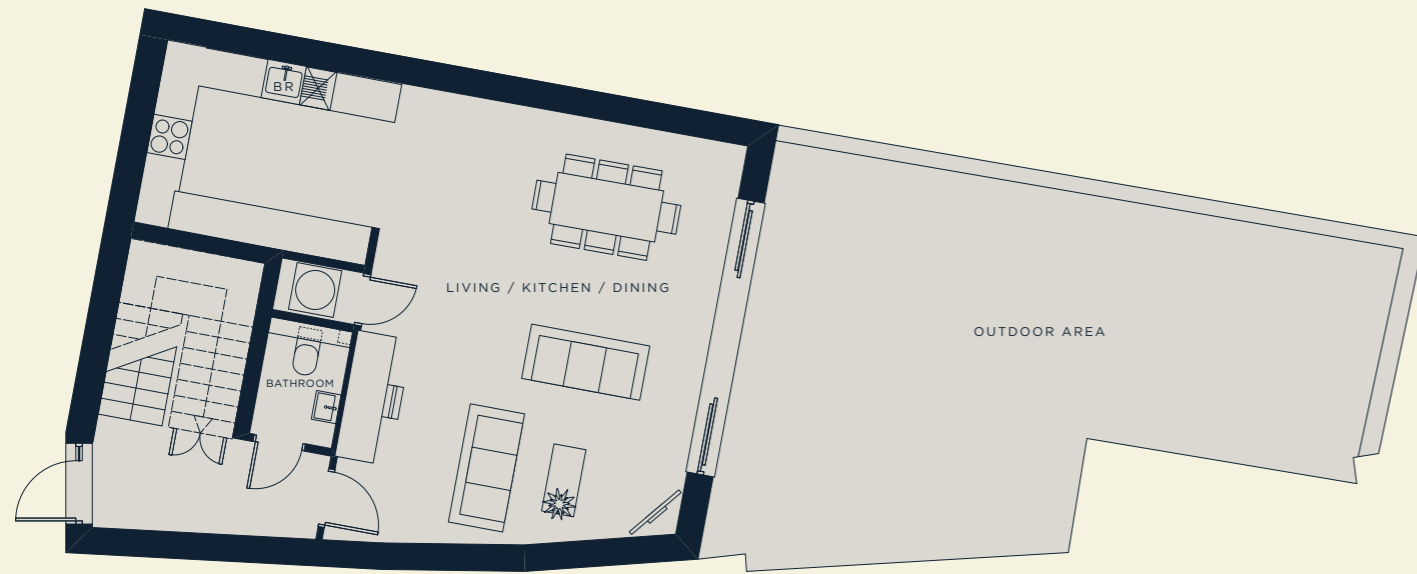

THE MEWS HOUSE 3

GROUND FLOOR

FIRST FLOOR

HOUSE 1	METRES	FEET
LIVING/KITCHEN/DINING	9m x 6.6m	29'5" x 21'7"
BATHROOM	1.2m x 1.8m	3'9" x 5'9"
GARDEN	4.5m x 10m	14'8" x 32'8"

	METRES	FEET
BEDROOM 1	4.2m x 3.2m	13'8" x 10'5"
ENSUITE	1.4m x 2.1m	4'6" x 6'9"
BEDROOM 2	3.6 x 3.3m	11'8" x 10'8"
BEDROOM 3	3m x 2.8m	9'8" x 9'2"
BATHROOM	2.1m x 2.2m	6'9" x 7'2"