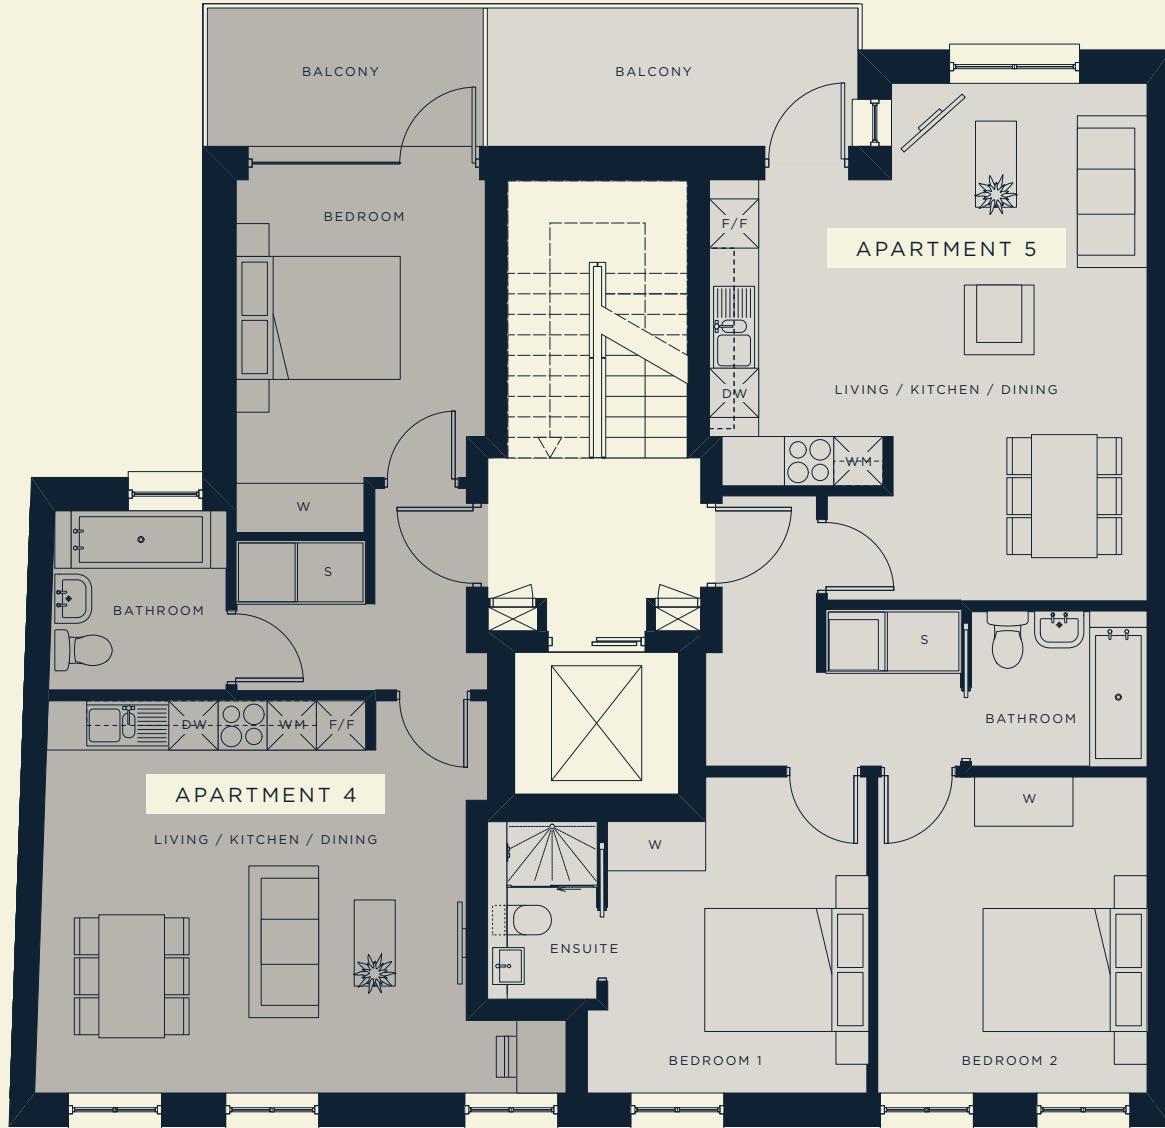

THE APARTMENTS —SECOND FLOOR

APARTMENT 4	METRES	FEET
LIVING/KITCHEN/DINING	5.1m x 4.7m	16'7" x 15'4"
BEDROOM	3m x 4.3m	9'8" x 14'1"
BATHROOM	2.1m x 2.1m	6'9" x 6'9"
BALCONY	1.6m x 3.3m	5'2" x 10'8"

APARTMENT 5	METRES	FEET
LIVING/KITCHEN/DINING	5.3m x 6.3m	17'4" x 20'6"
BEDROOM 1	3.4m x 3.8m	11'2" x 12'5"
BEDROOM 2	3m x 3.8m	9'8" x 12'5"
BATHROOM	1.9m x 2.1m	6'2" x 6'9"
ENSUITE	1.3m x 2.1m	4'3" x 6'9"
BALCONY	1.6m x 4.4m	5'2" x 14'4"