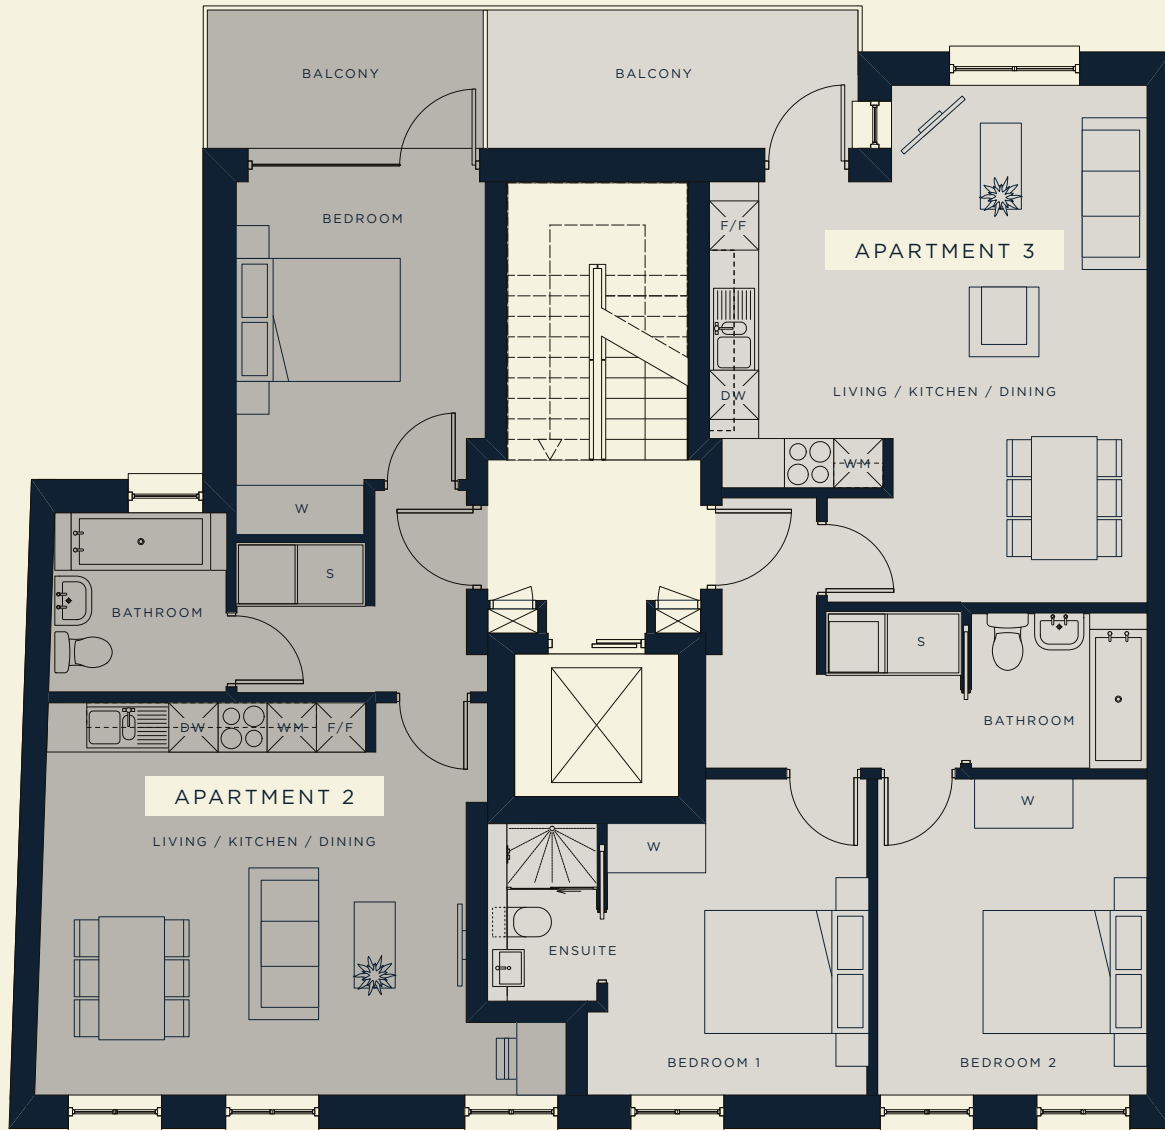

THE APARTMENTS —FIRST FLOOR

APARTMENT 2	METRES	FEET
LIVING/KITCHEN/DINING	5.1m x 4.7m	16'7" x 15'4"
BEDROOM	3m x 4.3m	9'8" x 14'1"
BATHROOM	2.1m x 2.1m	6'9" x 6'9"
BALCONY	1.6m x 3.3m	5'2" x 10'8"

APARTMENT 3	METRES	FEET
LIVING/KITCHEN/DINING	5.3m x 6.3m	17'4" x 20'6"
BEDROOM 1	3.4m x 3.8m	11'2" x 12'5"
BEDROOM 2	3m x 3.8m	9'8" x 12'5"
BATHROOM	1.9m x 2.1m	6'2" x 6'9"
ENSUITE	1.3m x 2.1m	4'3" x 6'9"
BALCONY	1.6m x 4.4m	5'2" x 14'4"